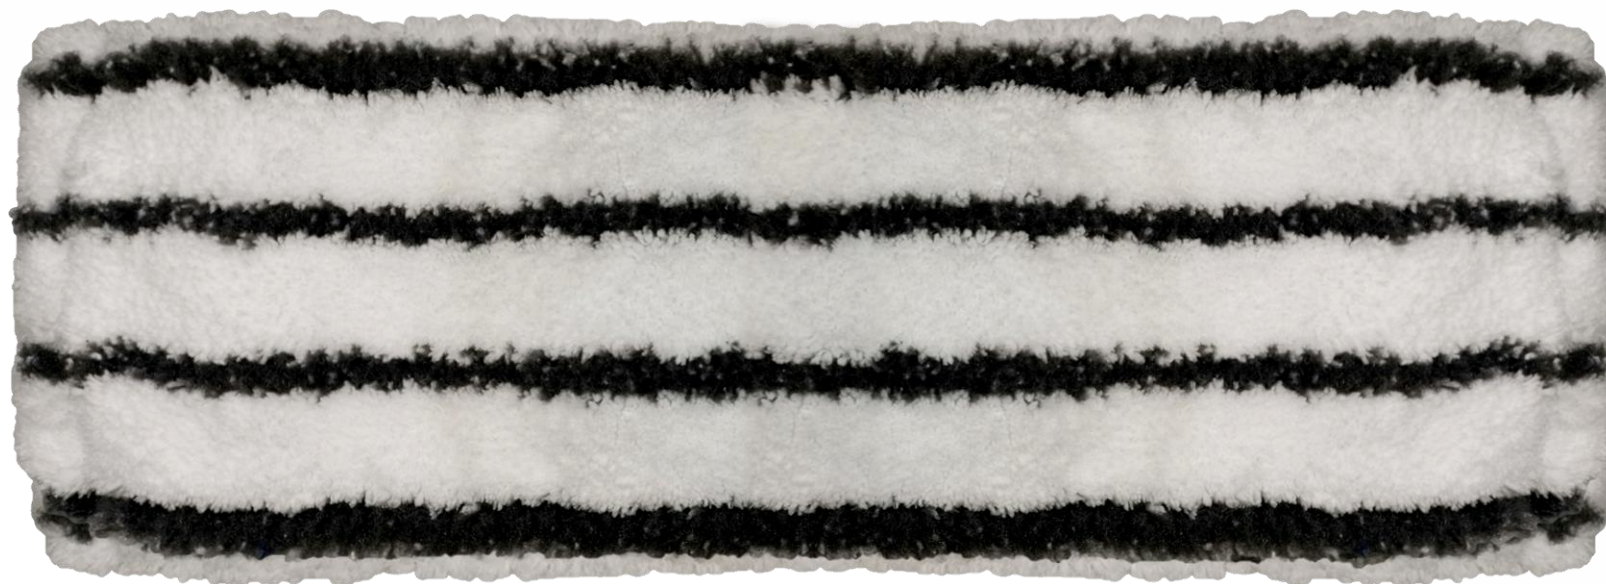

MF ZEBRA mop series

MF ZEBRA mop series

Use Scrub mop made of very dense white microfiber (980gr/m2) that removes stubborn dirt from all water-resistant surfaces such as floors, walls and doors. The black polyester scrub fibers loosen the dirt and the thick white microfiber absorbs moisture and dirt. The combination of these two types of fibers makes the mop light in use while retaining high cleaning efficiency. This makes it very suitable for easy and quick cleaning of heavily soiled, large surfaces: the extra-dense, heavy microfiber absorbs an extraordinary amount of moisture and dirt.

MF ZEBRA mop series

Versions	Fitting types	Examples	
	velcro 24cm velcro 41cm	mop frames with velcro	<ul style="list-style-type: none"> • Greenspeed Q-line, • Numatic Versaclean, • Taski Ultra • Unger Ego • Vileda Express, • Wecoline Allure
	pockets&wings /2-rings	mop frames with clip and 2 pins and pocket mop frames	<ul style="list-style-type: none"> • Filmop Speedy • Greenspeed Breakframe Duo • HYGGEN magnetic
	pockets&wings /3-rings	mop frames with clip and 3 pins and pocket mop frames	<ul style="list-style-type: none"> • Greenspeed Triko • TTS Wet system light • Unger Smartcolor
	pockets & speed-wings	mop frames with slide-in-clips, clips without pins or pocket mop frames	<ul style="list-style-type: none"> • Euromop speedclean • HYGGEN magnetic • IPC speedclean • Taski Microeasy • Vileda Ultraspeed • Wecoline speedclean
	pockets & hang-wings	mop frames for hang-on, drop-off & pocket mop frames	<ul style="list-style-type: none"> • HYGGEN pocket • Numatic hang-on • Numatic drop-off