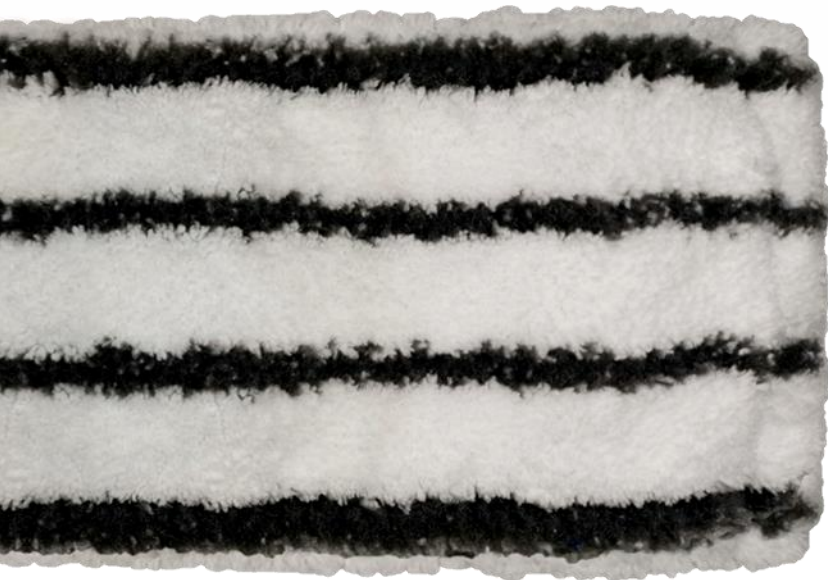

Versions	Fitting types	Examples	
	velcro 24cm velcro 41cm	mop frames with velcro	• Greenspeed Q-line, • Numatic Versaclean, • Taski Ultra • Unger Ego • Vileda Express, • Wecoline Allure
	pockets&wings /2-rings	mop frames with clip and 2 pins and pocket mop frames	• Filmop Speedy • Greenspeed Breakframe Duo • HYGGEN magnetic
	pockets&wings /3-rings	mop frames with clip and 3 pins and pocket mop frames	• Greenspeed Triko • TTS Wet system light • Unger Smartcolor
	pockets & speed-wings	mop frames with slide-in-clips, clips without pins or pocket mop frames	• Euromop speedclean • HYGGEN magnetic • IPC speedclean • Taski Microeasy • Vileda Ultraspeed • Wecoline speedclean
	pockets & hang-wings	mop frames for hang-on, drop-off & pocket mop frames	• HYGGEN pocket • Numatic hang-on • Numatic drop-off